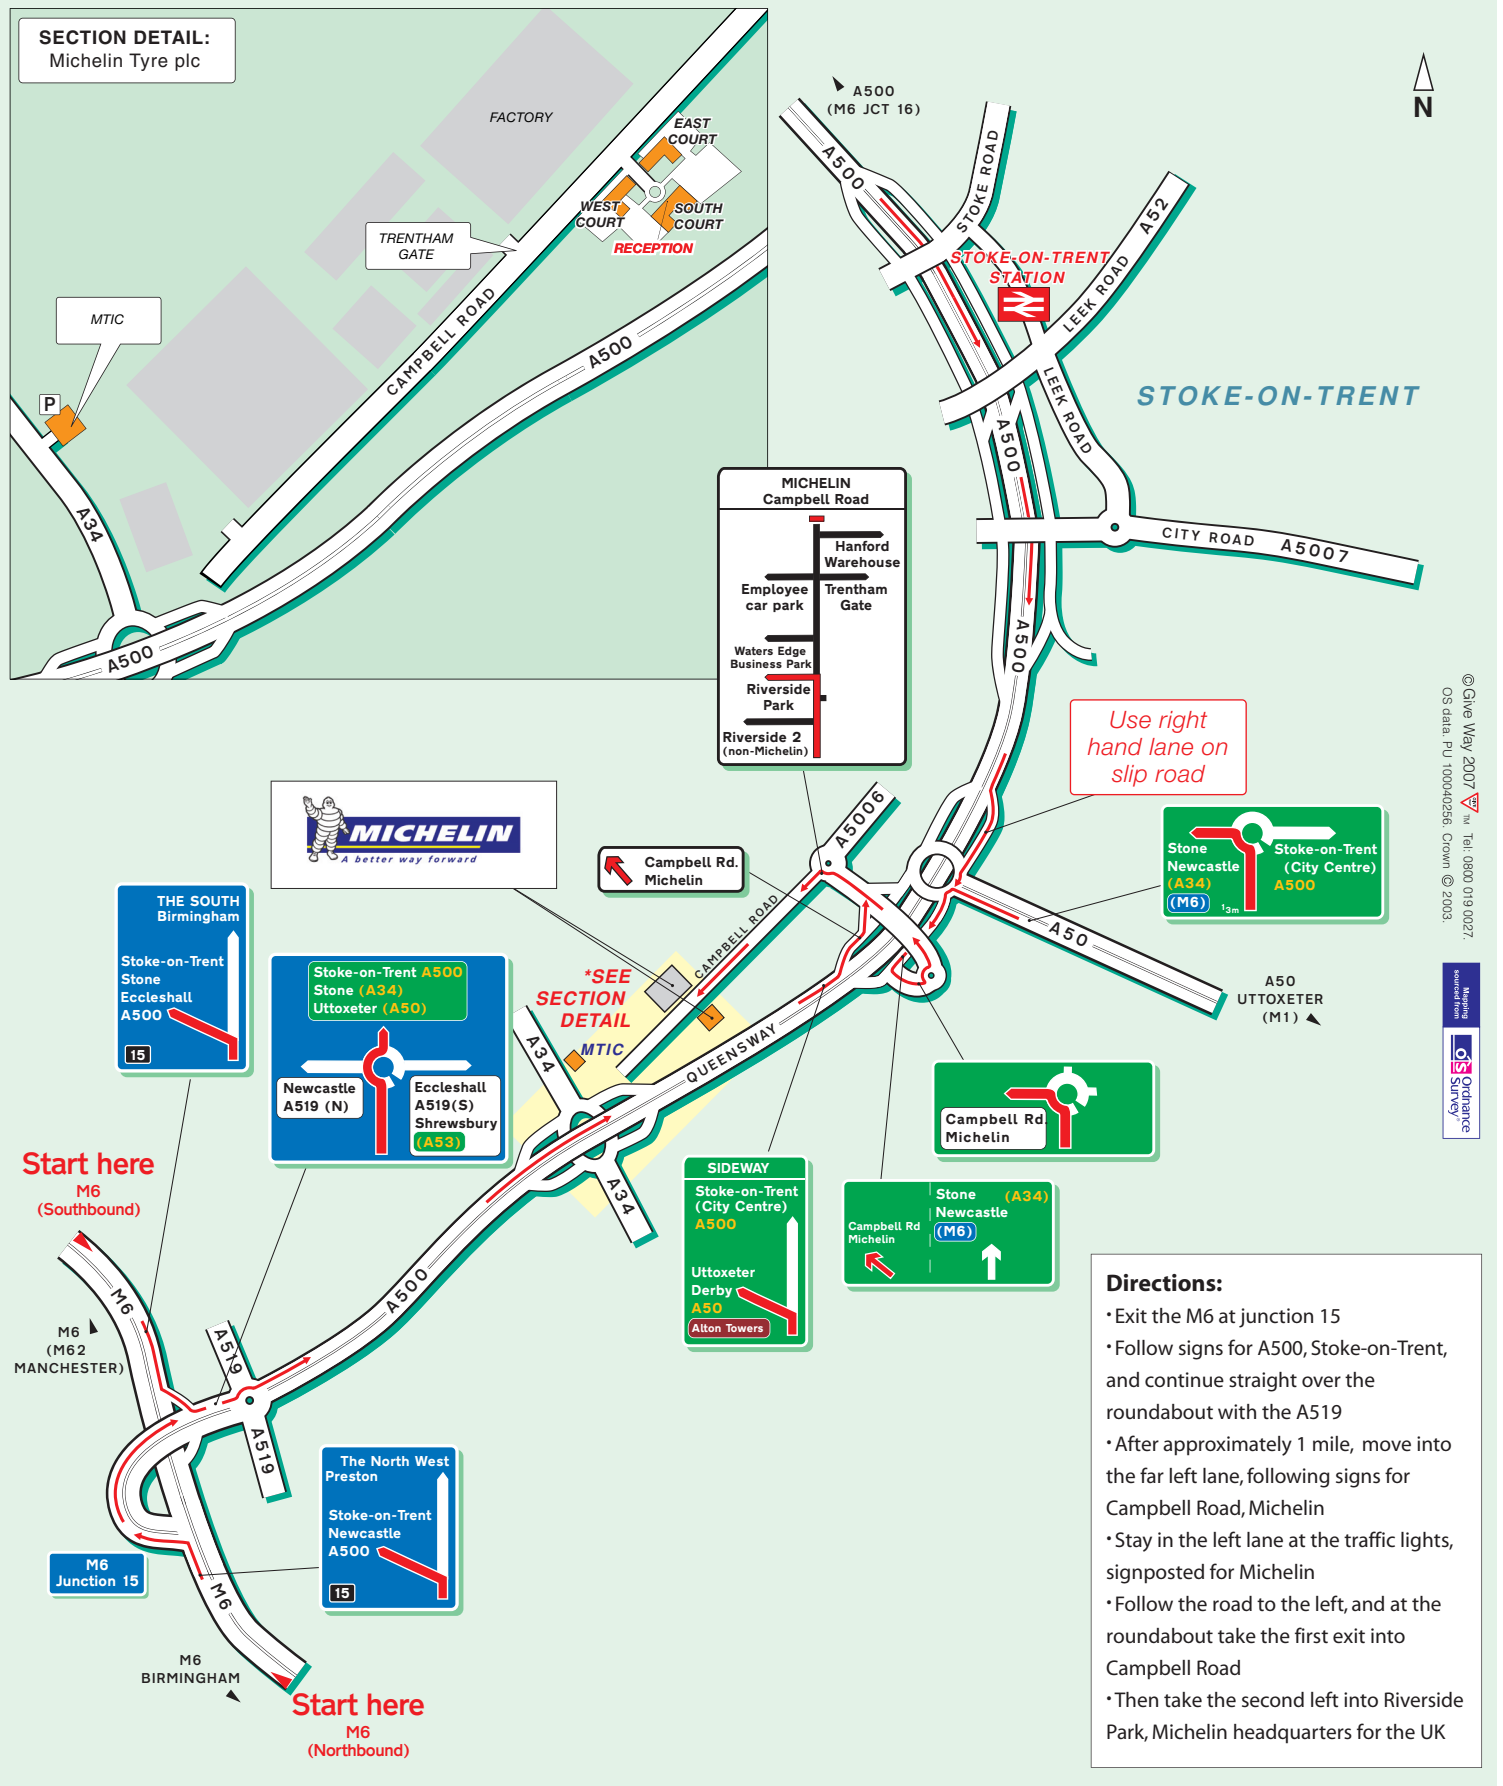

**Michelin Tyre plc**  
Campbell Road, Stoke-on-Trent ST4 4EY

Tel: +44 (0)1782 402 000 Fax: +44 (0)1782 402 011

By Rail, Stoke-on-Trent Station.  
Approximately 10 minutes by taxi.

By Air, Birmingham & Manchester Airports.  
Both approximately 1 hours drive. (see driving directions below).

**Directions:**

- Exit the M6 at junction 15
- Follow signs for A500, Stoke-on-Trent, and continue straight over the roundabout with the A519
- After approximately 1 mile, move into the far left lane, following signs for Campbell Road, Michelin
- Stay in the left lane at the traffic lights, signposted for Michelin
- Follow the road to the left, and at the roundabout take the first exit into Campbell Road
- Then take the second left into Riverside Park, Michelin headquarters for the UK