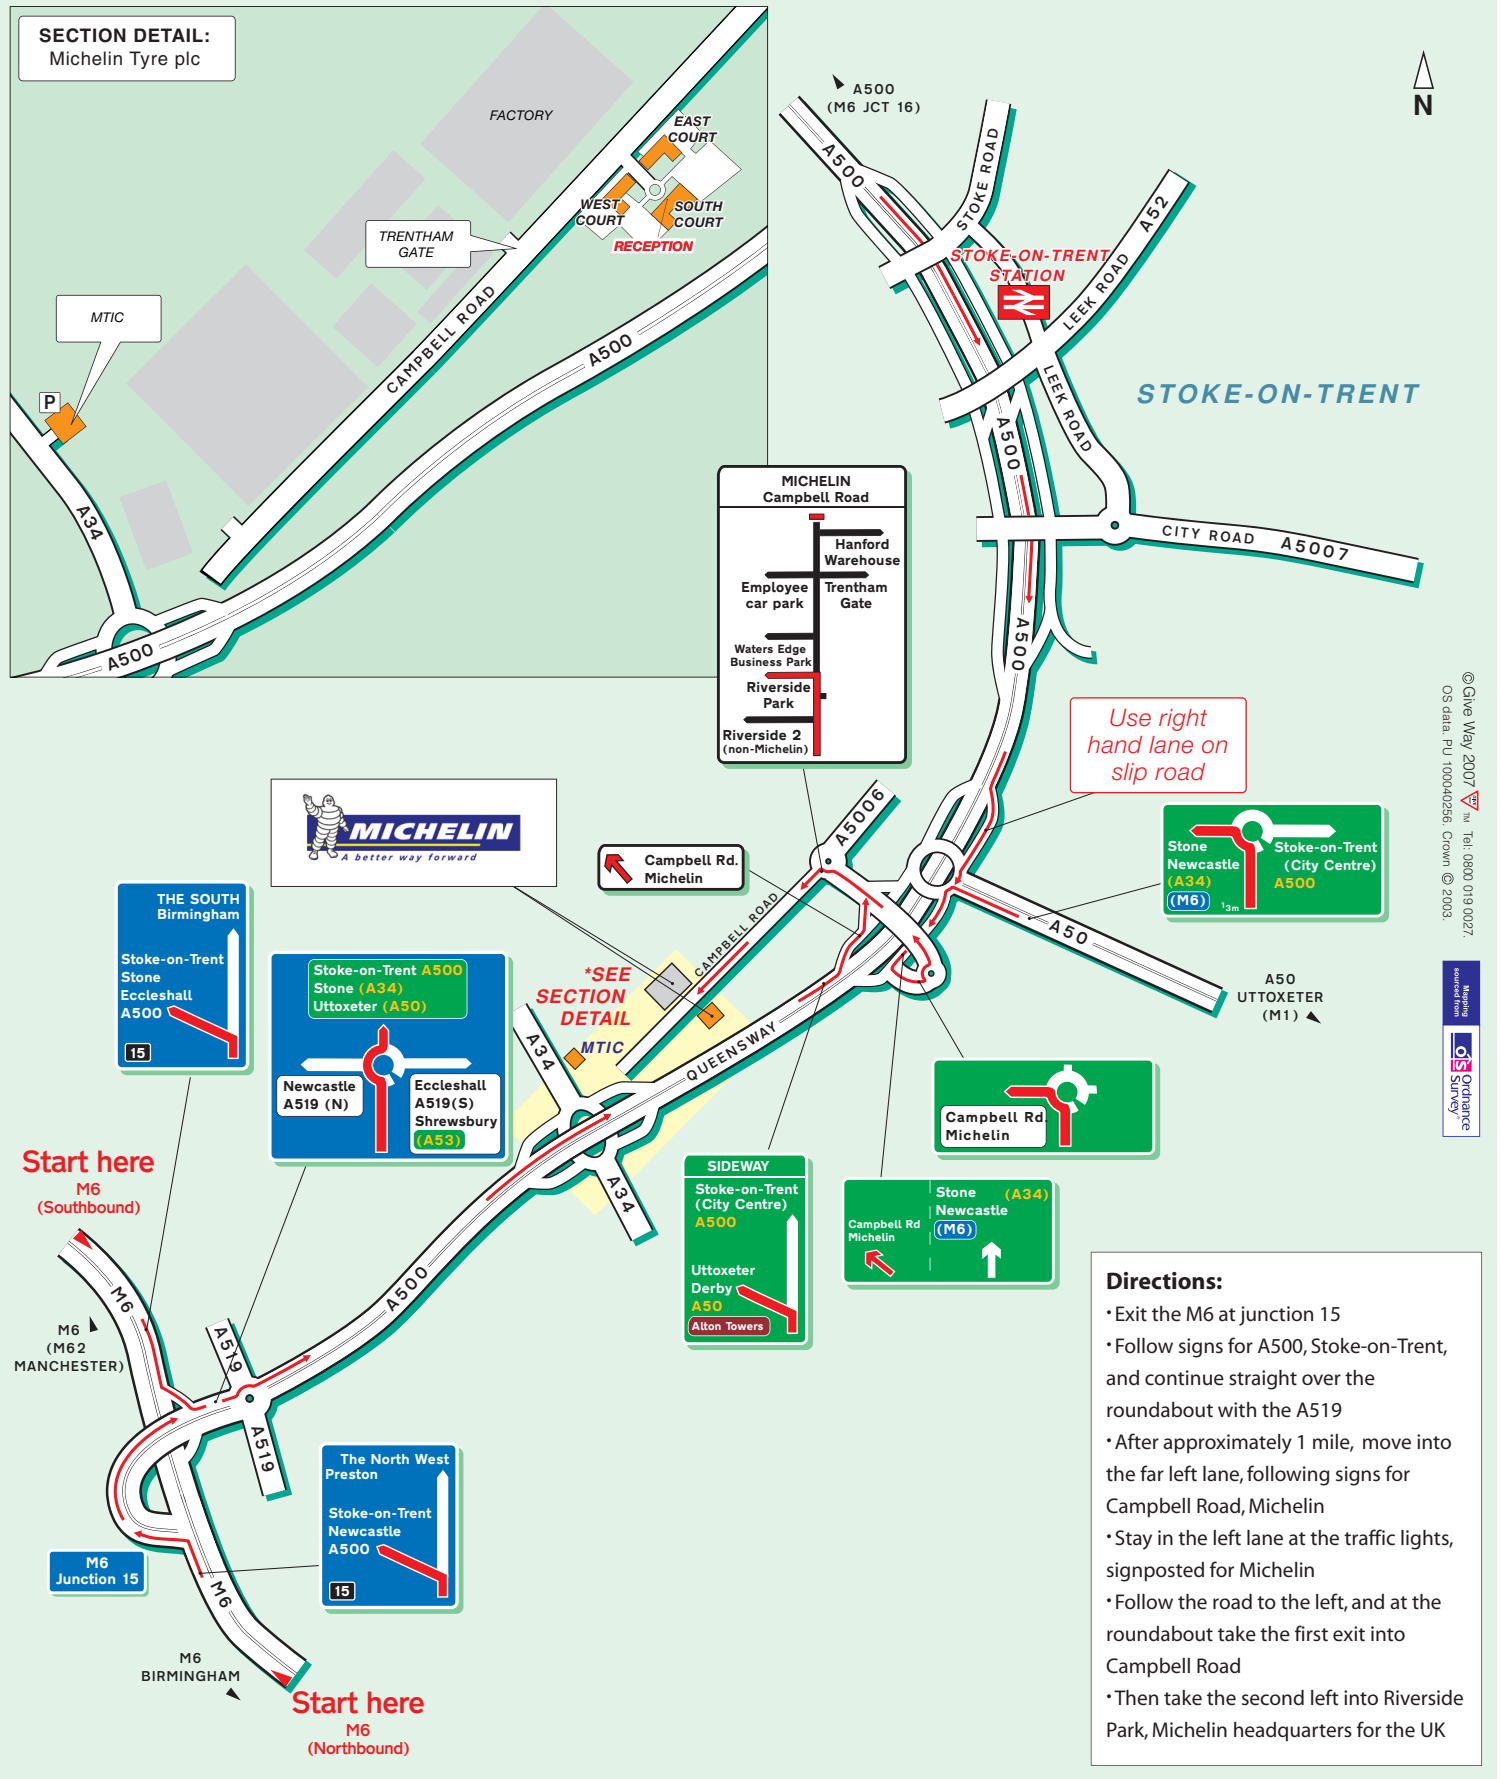

Public Transport

Michelin Tyre plc
Campbell Road, Stoke-on-Trent ST4 4EY

Tel: +44 (0)1782 402 000 Fax: +44 (0)1782 402 011

By Rail, Stoke-on-Trent Station.
Approximately 10 minutes by taxi.

By Air, Birmingham & Manchester Airports.
Both approximately 1 hours drive. (see driving directions below).

Use right hand lane on slip road

Directions:

- Exit the M6 at junction 15
- Follow signs for A500, Stoke-on-Trent, and continue straight over the roundabout with the A519
- After approximately 1 mile, move into the far left lane, following signs for Campbell Road, Michelin
- Stay in the left lane at the traffic lights, signposted for Michelin
- Follow the road to the left, and at the roundabout take the first exit into Campbell Road
- Then take the second left into Riverside Park, Michelin headquarters for the UK